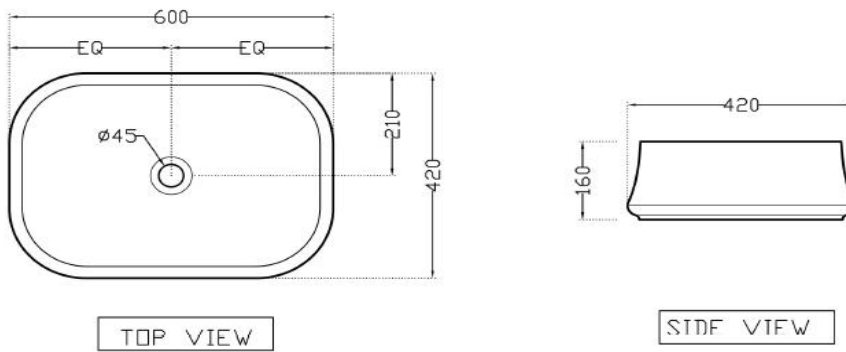

SPECIFICATION DATA SHEET

PRODUCT DETAILS

<b>Manufacturer :</b>	Artize	<b>Type:</b>	Table Top Basin
<b>Outlet</b>	Vertical	<b>Colour:</b>	White
<b>Technical Details:</b>	ID of waste outlet hole dia. $\varnothing 45 \pm 3$ mm	<b>Material:</b>	Fine Fire Clay
	Horizontal distance between the Bowl edge and the centre line of the waste outlet hole $\leq 210$ mm		

PRODUCT IMAGE

TECHNICAL DRAWING

<b>Product Dimension</b>	600x420x160 mm	<b>FEATURES</b>  Thin Rim Basin with thickness of just 3 mm, shape rectangular
<b>Basin Inner Dimension</b>	550x370x130 mm	
<b>Product Weight</b>	14.0 kg	

CERTIFICATION

Compliance : EN 14688:2015 (E) / MS 2578:2014, AMD. 1 : 2017

DISCLAIMER: Our every effort has been made to ensure factual accuracy, the information presented subject to changes due to requirements in different sites, markets and/ or countries. All dimensions are in mm (Tolerance  $\pm 5$  MM). Jaquar reserves the right to make the necessary amendments at any time without prior notice.