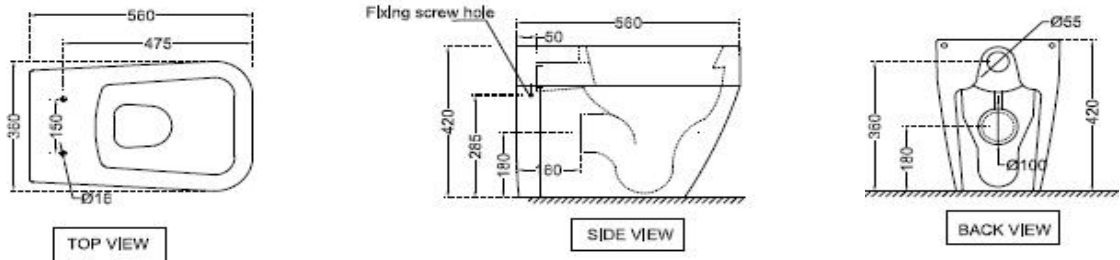

SPECIFICATION DATA SHEET

PRODUCT DETAILS

Manufacturer :	Artize	Type:	Back to Wall WC
Colour:	White	Flush valves	Regular, Dual & I Flush advantages
Outlet	Horizontal	Material:	Ceramic - Vitreous China
Technical Details:	Internal diameter of inlet hole dia. $\varnothing 58 \pm 3$ mm		
	External diameter of outlet hole dia. $\varnothing 100 \pm 5$ mm		
Vertical distance between the Floor and the centre line of the waste outlet hole ≤ 180 mm			

PRODUCT IMAGE

TECHNICAL DRAWING

Product Dimension	360x560x420 mm	FEATURES Straight Line Design with Soft Edges, Rimless Bowl Design, Quick Release Slim Seat Cover, Efficient Dual Flushing - 3/6 LPF, Anti Germ Glaze, Trapwash
Trap Distance	P Trap - 180 mm	
Product Weight	23.1 Kg	

DISCLAIMER: Our every effort has been made to ensure factual accuracy, the information presented subject to changes due to requirements in different sites, markets and/or countries. All dimensions are in mm (Tolerance ± 5 MM). Jaquar reserves the right to make the necessary amendments at any time without prior notice.