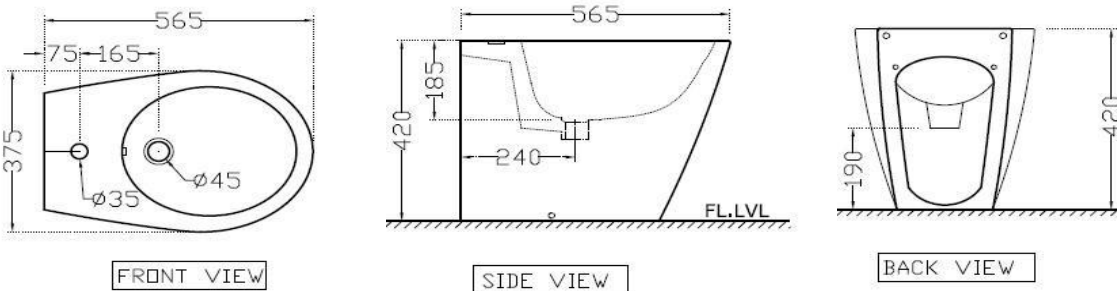

SPECIFICATION DATA SHEET

PRODUCT DETAILS

Manufacturer :	Artize	Type:	Bidet - Floor Mounted
Colour:	White	Outlet	Vertical
Technical Details:	Tap hole dia. $\varnothing 35 \pm 2$ mm	Material:	Fine Fire Clay
	ID of waste outlet hole dia. $\varnothing 45 \pm 3$ mm		
	Horizontal distance between the centre line of the tap hole and the centre line of the waste outlet hole ≤ 165 mm		

PRODUCT IMAGE

TECHNICAL DRAWING

Product Dimension	375x565x420 mm	FEATURES
Product Weight	20.2 Kg	Exclusive Design, With Overflow Hole, Tap Hole, Anti Germ Glaze

ACCESSORIES INCLUDED

Overflow Hole cap	ZPS-WHT-9014
Floor Fixing Screws	ZPS-SNS-FB02

CERTIFICATION

Compliance : MS 147 : 2001

DISCLAIMER: Our every effort has been made to ensure factual accuracy, the information presented subject to changes due to requirements in different sites, markets and/ or countries. All dimensions are in mm (Tolerance ± 5 MM). Jaquar reserves the right to make the necessary amendments at any time without prior notice.