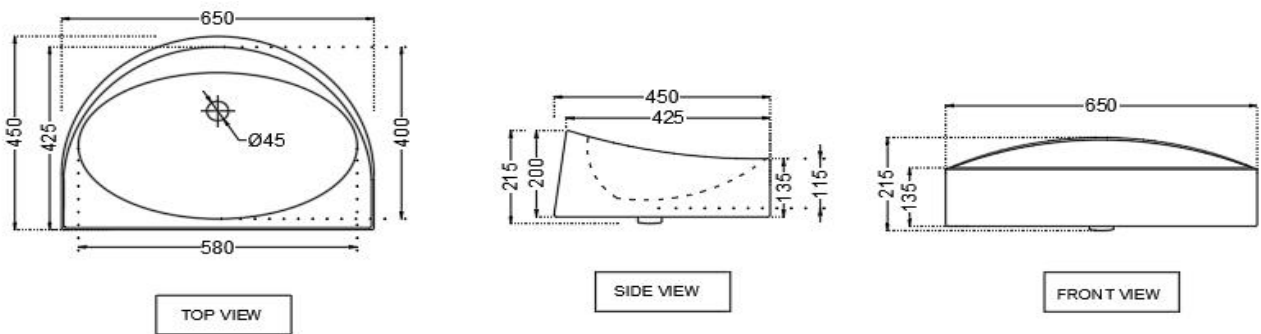

SPECIFICATION DATA SHEET

PRODUCT DETAILS

Manufacturer :	Artize	Type:	Table Top Basin
Outlet	Vertical	Colour:	White
Technical Details:	ID of waste outlet hole dia. $\varnothing 45 \pm 3$ mm	Material:	FFC
Horizontal distance between the Bowl edge and the centre line of the waste outlet hole ≤ 175 mm			

PRODUCT IMAGE

TECHNICAL DRAWING

Product Dimension	650x450x200 mm	FEATURES Table Top Basin with ceramic outlet cap, Anti germ glaze & Exclusive design. Inspired by Water streaming through a half-cut bamboo reed.
Basin Inner Dimension	580x400x80 mm	
Product Weight	15.25 kg.	

CERTIFICATION

Compliance : EN 14688:2015 (E)

DISCLAIMER: Our every effort has been made to ensure factual accuracy, the information presented subject to changes due to requirements in different sites, markets and/ or countries. All dimensions are in mm (Tolerance ± 5 MM). Jaquar reserves the right to make the necessary amendments at any time without prior notice.