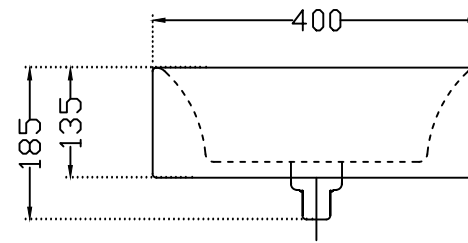

TOP VIEW

SIDE VIEW

	<b>Jaquar Group</b> Global Headquarters Plot No. 3, Sector- M-11, IMT Manesar Gurgaon, NCR - 122050, India E-mail : Sales: support@jaquar.com Customer Service : service@jaquar.com		ITEM CODE	LXS-WHT-67903N
			ITEM TYPE	TABLETOP BASIN
			ITEM SIZE	600x400x135 mm
	ALL DIMENSIONS ARE IN MM. (TOLERANCE $\pm 5$ MM)			