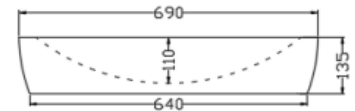

TOP VIEW

SIDE VIEW

FRONT VIEW

General Information

Product Code	TWS-WHM-75931N
Brand	Artize
Colour	White matt
Type	Table Top Basin
Material	Ceramic - Fine Fire Clay (FFC)

Product Specification

Product Dimension	690x480x135 mm
Basin Inner Dimension	400x400x115 mm
Product Net Weight	14.5 kg.
Product Gross Weight	16 kg.
Packaging Dimension	705x480x150 mm
Outlet	Vertical
Technical Details:	Tap hole dia. $\varnothing 35 \pm 2$ mm
	Internal diameter of outlet hole dia. $\varnothing 45 +2/-1$ mm
	Horizontal distance between the centre line of the tap hole and the centre line of the waste outlet hole ≤ 150 mm
Product Features	<p>Stylish And Elegant Design It Give a Modern And Luxury Look A art-inspired shape The matt colour is part of the glaze preparation resulting in its lifelong durability With Tap Hole Smooth Glaze Surface Anti Bacterial Glaze on Ceramic Material - Fine Fire Clay (FFC)</p>