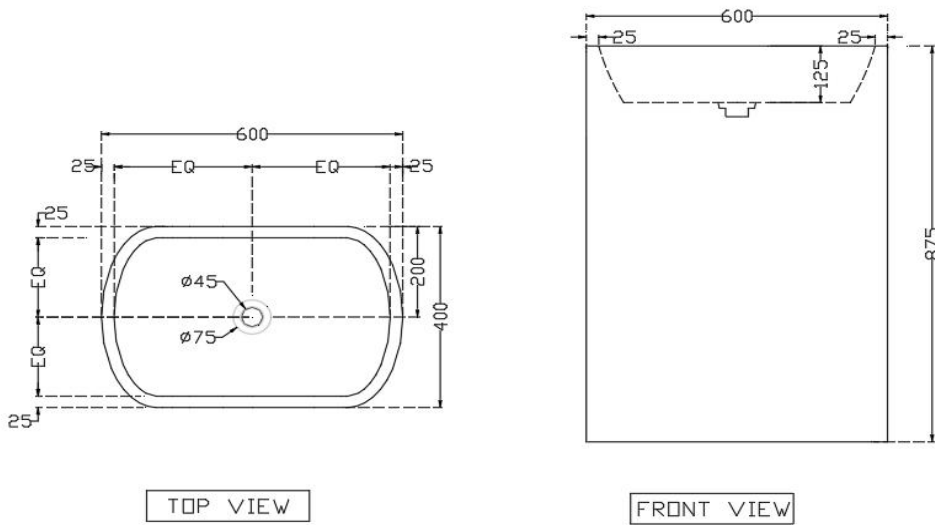

SPECIFICATION DATA SHEET

PRODUCT DETAILS

Manufacturer :	Artize	Type:	Floor Standing Basin
Outlet	Vertical	Colour:	Banswara White With Light Veins
Technical Details:	ID of waste outlet hole dia. $\varnothing 45 \pm 3$ mm	Material:	Marble Stone
	Horizontal distance between the Bowl edge and the centre line of the waste outlet hole ≤ 220 mm		

PRODUCT IMAGE

TECHNICAL DRAWING

TOP VIEW

FRONT VIEW

Product Dimension	600x400x875 mm	FEATURES Banswara Marble is quarried in Rajasthan region due to it's softness, it's easy to from any shape. It has shiny surface with mix of Grey & purple Veins
Basin Inner Dimension	550x350x125 mm	
Product Weight	180.0 kg.	

DISCLAIMER

DISCLAIMER: Our every effort has been made to ensure factual accuracy, the information presented subject to changes due to requirements in different sites, markets and/ or countries. All dimensions are in mm (Tolerance ± 5 MM). Jaquar reserves the right to make the necessary amendments at any time without prior notice.