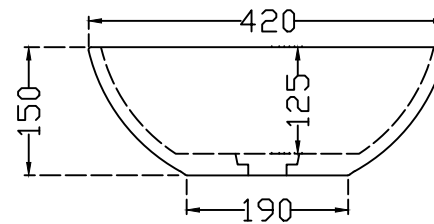

TOP VIEW

SIDE VIEW

	Jaquar Group Global Headquarters Plot No. 3, Sector- M-11, IMT Manesar Gurgaon, NCR - 122050, India E-mail : Sales: support@jaquar.com Customer Service : service@jaquar.com		ITEM CODE ADS-MBT-649901
			ITEM TYPE TABLE TOP BASIN CRYSTAL PURE WHITE
			ITEM SIZE 420x420x150 mm
	ALL DIMENSIONS ARE IN MM. (TOLERANCE ± 5 MM)		