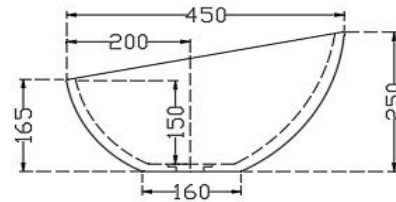

SPECIFICATION DATA SHEET

PRODUCT DETAILS

Manufacturer :	Artize	Type:	Table Top Basin
Outlet	Vertical	Colour:	Banswara White With Light Veins
Technical Details:	ID of waste outlet hole dia. $\varnothing 45 \pm 3$ mm	Material:	Marble Stone
	Horizontal distance between the Bowl edge and the centre line of the waste outlet hole ≤ 250 mm		

PRODUCT IMAGE

TECHNICAL DRAWING

TOP VIEW

SIDE VIEW

Product Dimension	450x450x250 mm	FEATURES Banswara Marble is quarried in Rajasthan region due to it's softness, it's easy to from any shape. It has shiny surface with mix of Grey & purple Veins
Basin Inner Dimension	410x410x150 mm	
Product Weight	24.0 kg.	

DISCLAIMER

DISCLAIMER: Our every effort has been made to ensure factual accuracy, the information presented subject to changes due to requirements in different sites, markets and/ or countries. All dimensions are in mm (Tolerance ± 5 MM). Jaquar reserves the right to make the necessary amendments at any time without prior notice.