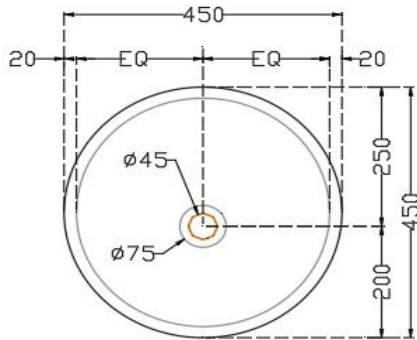

SPECIFICATION DATA SHEET

PRODUCT DETAILS

Manufacturer :	Artize	Type:	Table Top Basin
Outlet	Vertical	Colour:	Banswara White With Light Veins
Technical Details:	ID of waste outlet hole dia. $\varnothing 45 \pm 3$ mm	Material:	Marble Stone
	Horizontal distance between the Bowl edge and the centre line of the waste outlet hole ≤ 250 mm		

PRODUCT IMAGE

TECHNICAL DRAWING

TOP VIEW

SIDE VIEW

Product Dimension	450x450x250 mm	FEATURES Banswara Marble is quarried in Rajasthan region due to it's softness, it's easy to from any shape. It has shiny surface with mix of Grey & purple Veins
Basin Inner Dimension	410x410x150 mm	
Product Weight	24.0 kg.	

DISCLAIMER

DISCLAIMER: Our every effort has been made to ensure factual accuracy, the information presented subject to changes due to requirements in different sites, markets and/ or countries. All dimensions are in mm (Tolerance ± 5 MM). Jaquar reserves the right to make the necessary amendments at any time without prior notice.