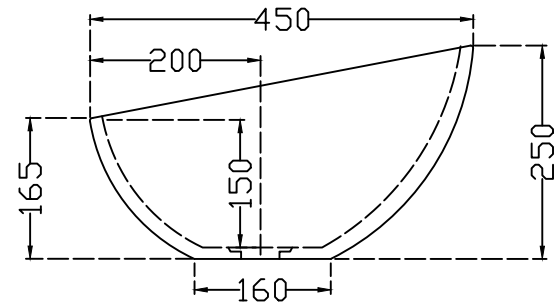

TOP VIEW

SIDE VIEW

	Jaquar Group Global Headquarters Plot No. 3, Sector- M-11, IMT Manesar Gurgaon, NCR - 122050, India E-mail : Sales: support@jaquar.com Customer Service : service@jaquar.com		ITEM CODE	ADS-MBT-649909
			ITEM TYPE	TABLE TOP BASIN BANSWARA WHITE WITH LIGHT VEINS
			ITEM SIZE	450x450x250 mm
	ALL DIMENSIONS ARE IN MM. (TOLERANCE ± 5 MM)			