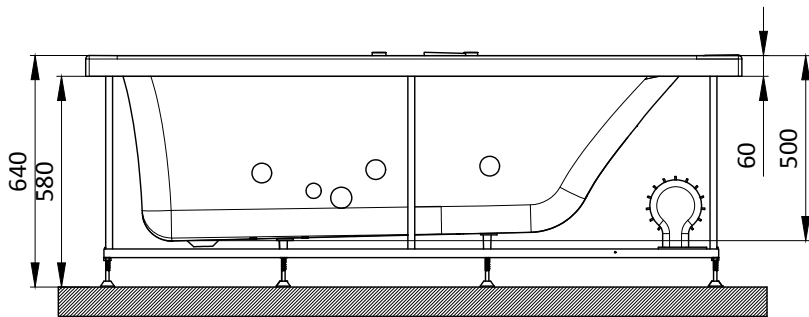

FRONT VIEW

Artize

Jaquar Group

Global Headquarters
Plot No. 3, Sector- M-11, IMT Manesar
Gurgaon, NCR - 122050, India
E-mail : Sales: support@jaquar.com
Customer Service : service@jaquar.com

ITEM CODE	AWL-WHT-LEXA190CX
ITEM TYPE	SUPERIOR WHIRLPOOL AND AIRPOOL COMBI SYSTEM
ITEM SIZE	1900X1400X500 mm
ALL DIMENSIONS ARE IN MM. (TOLERANCE ± 5 MM)