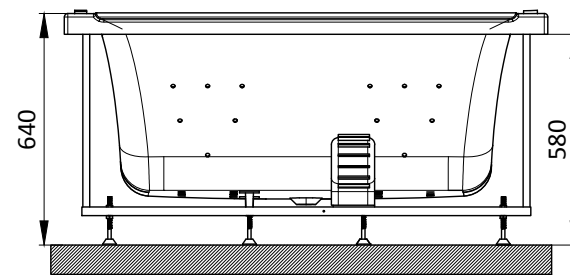

SIDE VIEW

Artize

Jaquar Group

Global Headquarters
Plot No. 3, Sector- M-11, IMT Manesar
Gurgaon, NCR - 122050, India
E-mail : Sales: support@jaquar.com
Customer Service : service@jaquar.com

ITEM CODE	AWL-WHT-LEXA190CX
ITEM TYPE	SUPERIOR WHIRLPOOL AND AIRPOOL COMBI SYSTEM
ITEM SIZE	1900X1400X500 mm
ALL DIMENSIONS ARE IN MM. (TOLERANCE ± 5 MM)