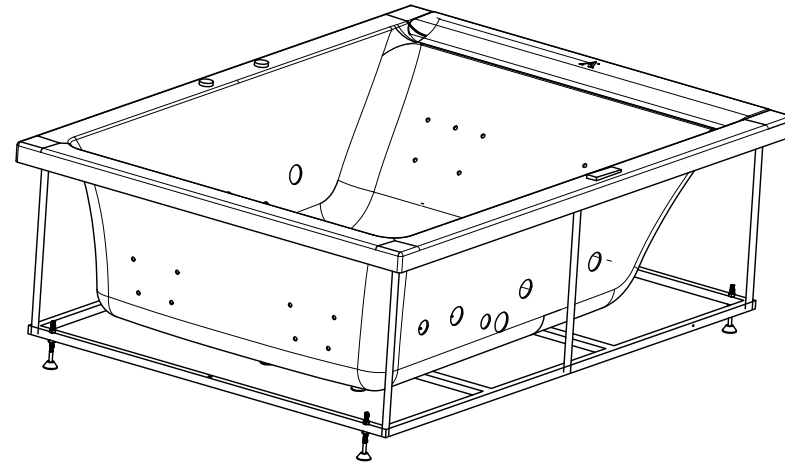

3D VIEW

Artize

Jaquar Group

Global Headquarters
Plot No. 3, Sector- M-11, IMT Manesar
Gurgaon, NCR - 122050, India
E-mail : Sales: support@jaquar.com
Customer Service : service@jaquar.com

ITEM CODE	AWL-WHT-LEXA190CX
ITEM TYPE	SUPERIOR WHIRLPOOL AND AIRPOOL COMBI SYSTEM
ITEM SIZE	1900X1400X500 mm
ALL DIMENSIONS ARE IN MM. (TOLERANCE ± 5 MM)