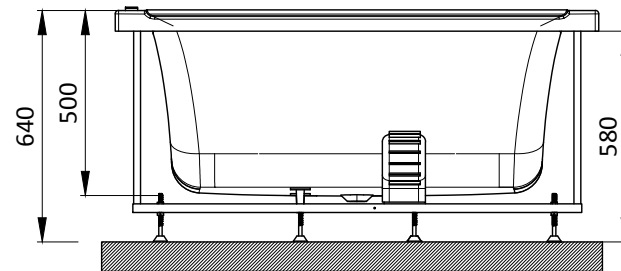

SIDE VIEW

Artize

Jaquar Group

Global Headquarters
Plot No. 3, Sector- M-11, IMT Manesar
Gurgaon, NCR - 122050, India
E-mail : Sales: support@jaquar.com
Customer Service : service@jaquar.com

ITEM CODE	AWL-WHT-LEXA1900X
ITEM TYPE	SUPERIOR OXYPOOL SYSTEM
ITEM SIZE	1900X1400X500 mm
ALL DIMENSIONS ARE IN MM. (TOLERANCE ± 5 MM)