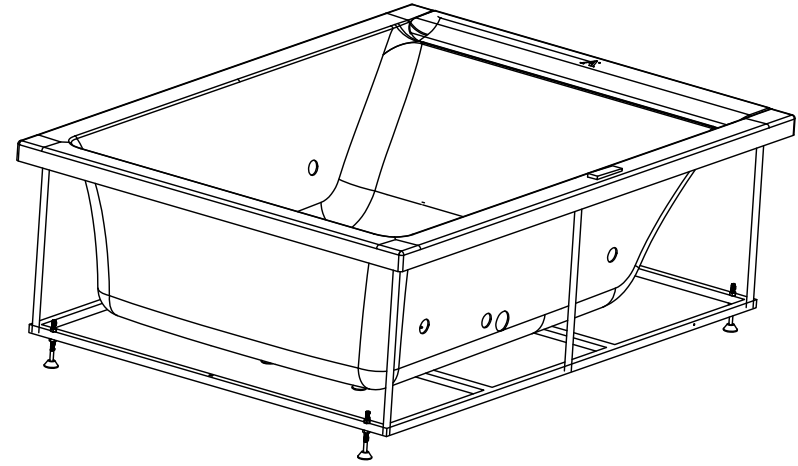

3D VIEW

Artize

Jaquar Group

Global Headquarters
Plot No. 3, Sector- M-11, IMT Manesar
Gurgaon, NCR - 122050, India
E-mail : Sales: support@jaquar.com
Customer Service : service@jaquar.com

ITEM CODE	AWL-WHT-LEXA1900X
ITEM TYPE	SUPERIOR OXYPOOL SYSTEM
ITEM SIZE	1900X1400X500 mm
ALL DIMENSIONS ARE IN MM. (TOLERANCE ± 5 MM)