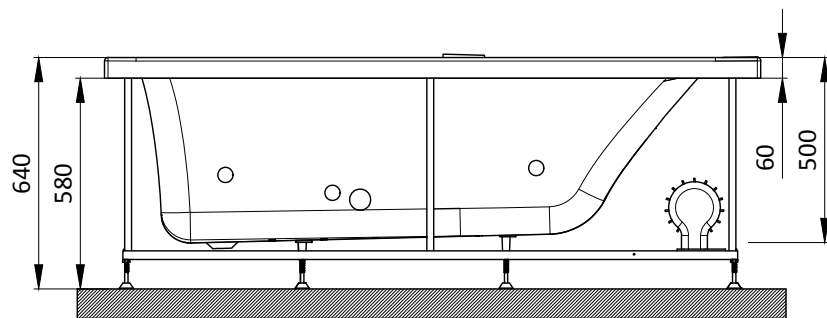

3D VIEW

FRONT VIEW

Artize

Jaquar Group

Global Headquarters
Plot No. 3, Sector- M-11, IMT Manesar
Gurgaon, NCR - 122050, India
E-mail : Sales: support@jaquar.com
Customer Service : service@jaquar.com

ITEM CODE	AWL-WHT-LEXA1900X
ITEM TYPE	SUPERIOR OXYPOOL SYSTEM
ITEM SIZE	1900X1400X500 mm
ALL DIMENSIONS ARE IN MM. (TOLERANCE ± 5 MM)