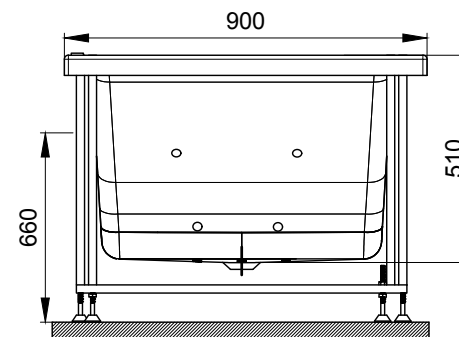

SIDE VIEW

Artize

Jaquar Group

Global Headquarters
Plot No. 3, Sector- M-11, IMT Manesar
Gurgaon, NCR - 122050, India
E-mail : Sales: support@jaquar.com
Customer Service : service@jaquar.com

ITEM CODE	AWL-WHT-SUPR190X90
ITEM TYPE	SUPERIOR WHIRLPOOL
ITEM SIZE	1900X900X500 mm
ALL DIMENSIONS ARE IN MM. (TOLERANCE ± 5 MM)