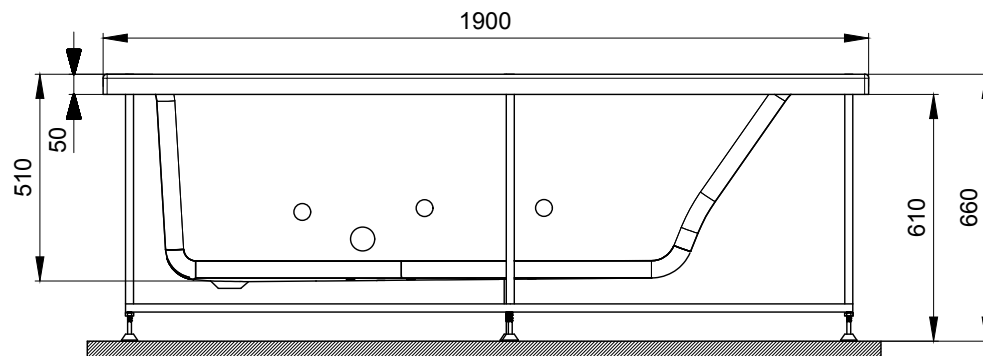

FRONT VIEW

Artize

Jaquar Group

Global Headquarters
Plot No. 3, Sector- M-11, IMT Manesar
Gurgaon, NCR - 122050, India
E-mail : Sales: support@jaquar.com
Customer Service : service@jaquar.com

ITEM CODE	AWL-WHT-SUPR190X90
ITEM TYPE	SUPERIOR WHIRLPOOL
ITEM SIZE	1900X900X500 mm
ALL DIMENSIONS ARE IN MM. (TOLERANCE ± 5 MM)