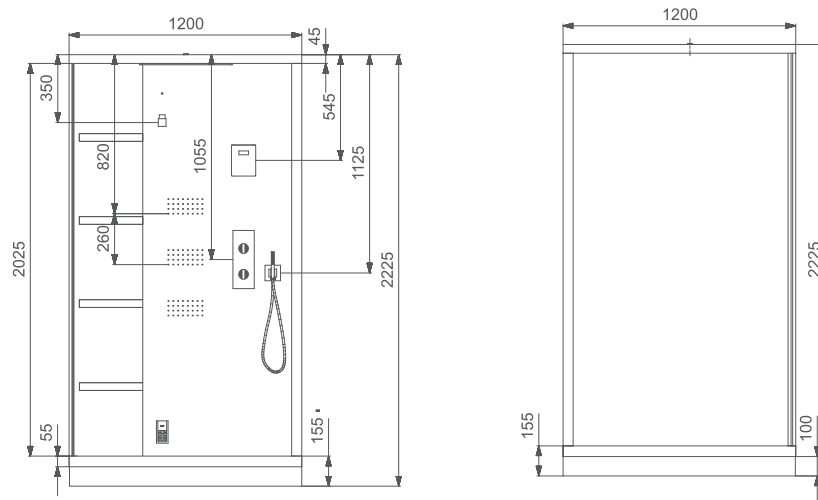

PRODUCT DETAILS

Range Name	STEAM CABIN
Category	QUADRO
Code	ASG-WHT-QUADRO 120 X 120, ASG-GRY-QUADRO 120 X 120, ASG-BRN-QUADRO 120 X 120
Size (mm)	1200 X 1200 X 2225
Material	ACP WITH GLASS
Description	QUADRO STEAM CABIN - SQUARE 1200X1200X2225mm WITH 4.5 KW STEAM GENERATOR
Steam Generator:	4.5 KW

PRODUCT IMAGE

TECHNICAL DRAWING

FEATURES

- Built-in steam with touch panel
- Rainjoy Lumos Overhead shower (480 X 330mm)
- RGB LED with rain and water fall
- Integrated body shower
- Steam generator 4.5 KW
- Digital touchpad
- Glass door
- Chromotherapy
- Bluetooth music system with speaker
- Thermostatic mixer with diverter
- Shelves
- Stool

DISCLAIMER: Our every effort has been made to ensure factual accuracy, the information presented subject to changes due to requirements in different sites, markets and/ or countries. All dimensions are in mm (Tolerance \pm 5 MM). Jaquar reserves the right to make the necessary amendments at any time without prior notice.